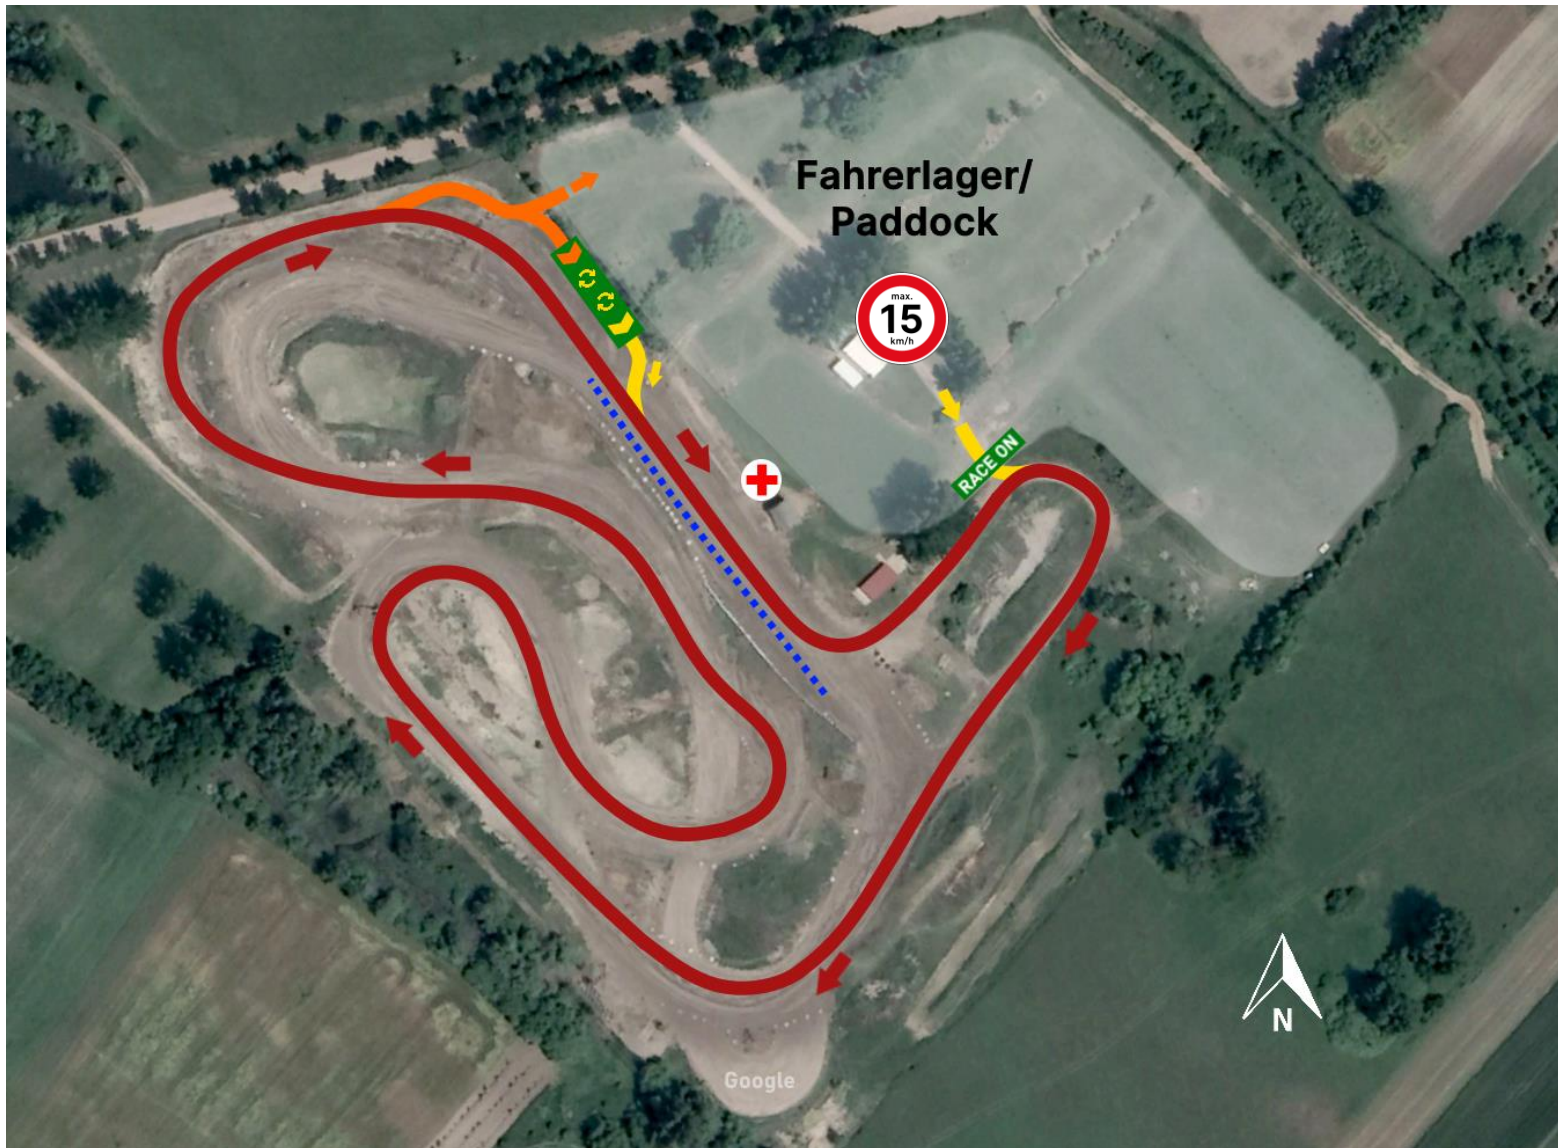

TRACK MAP

Kecel Ring Amatör Autocross

 HUNGARY

 Kecel, 6237 Ungarn

Track length:
1,3 km

Turns:
8

Gravel:
100%

Tarmac:
0%

Lap record:
-

-  Track
-  ENTER Paddock
-  EXIT Paddock
-  RACE ON
-  Starting grid
-  Ambulance service
-  Driver change area