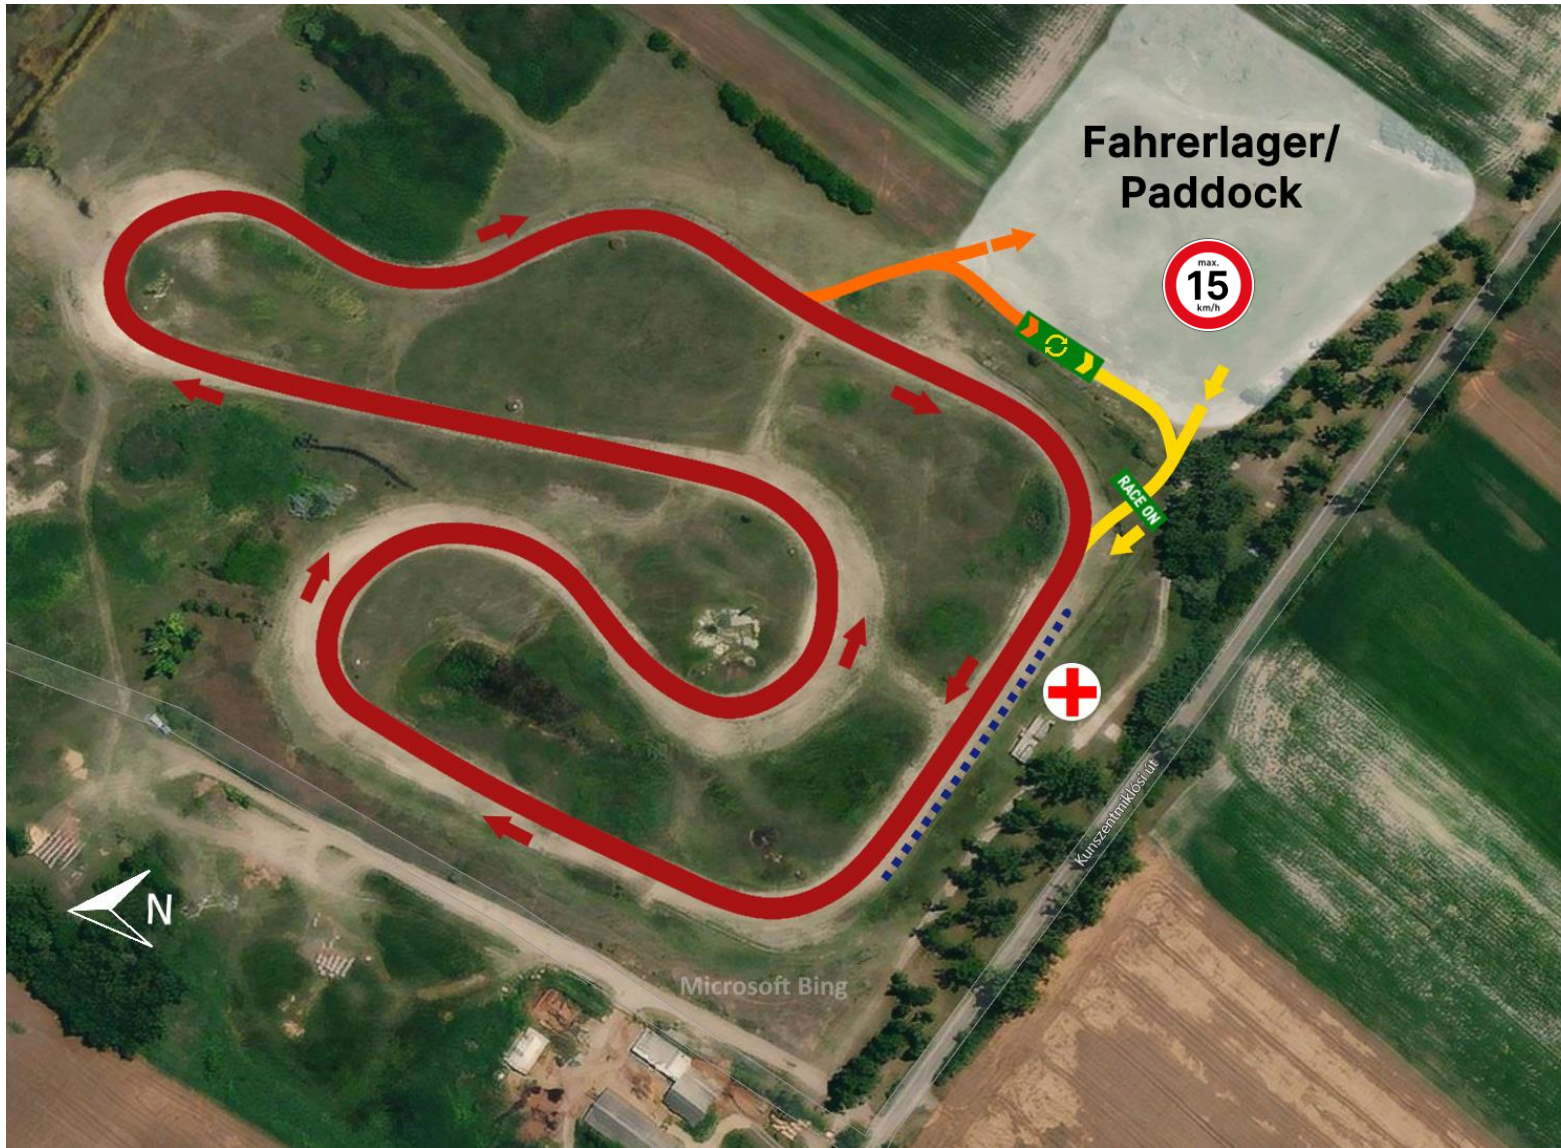

TRACK MAP

Autocross Aréna Dömsöd

 HUNGARY

 Dömsöd, 2344,
Kunszentmiklósi út 40,
2344 Ungarn

Track length: **1,15 km** Turns: **7**
Gravel: **100%** Tarmac: **0%**

Lap record:
-

-  Track
-  ENTER Paddock
-  EXIT Paddock
-  RACE ON
-  Starting grid
-  Ambulance service
-  Driver change area