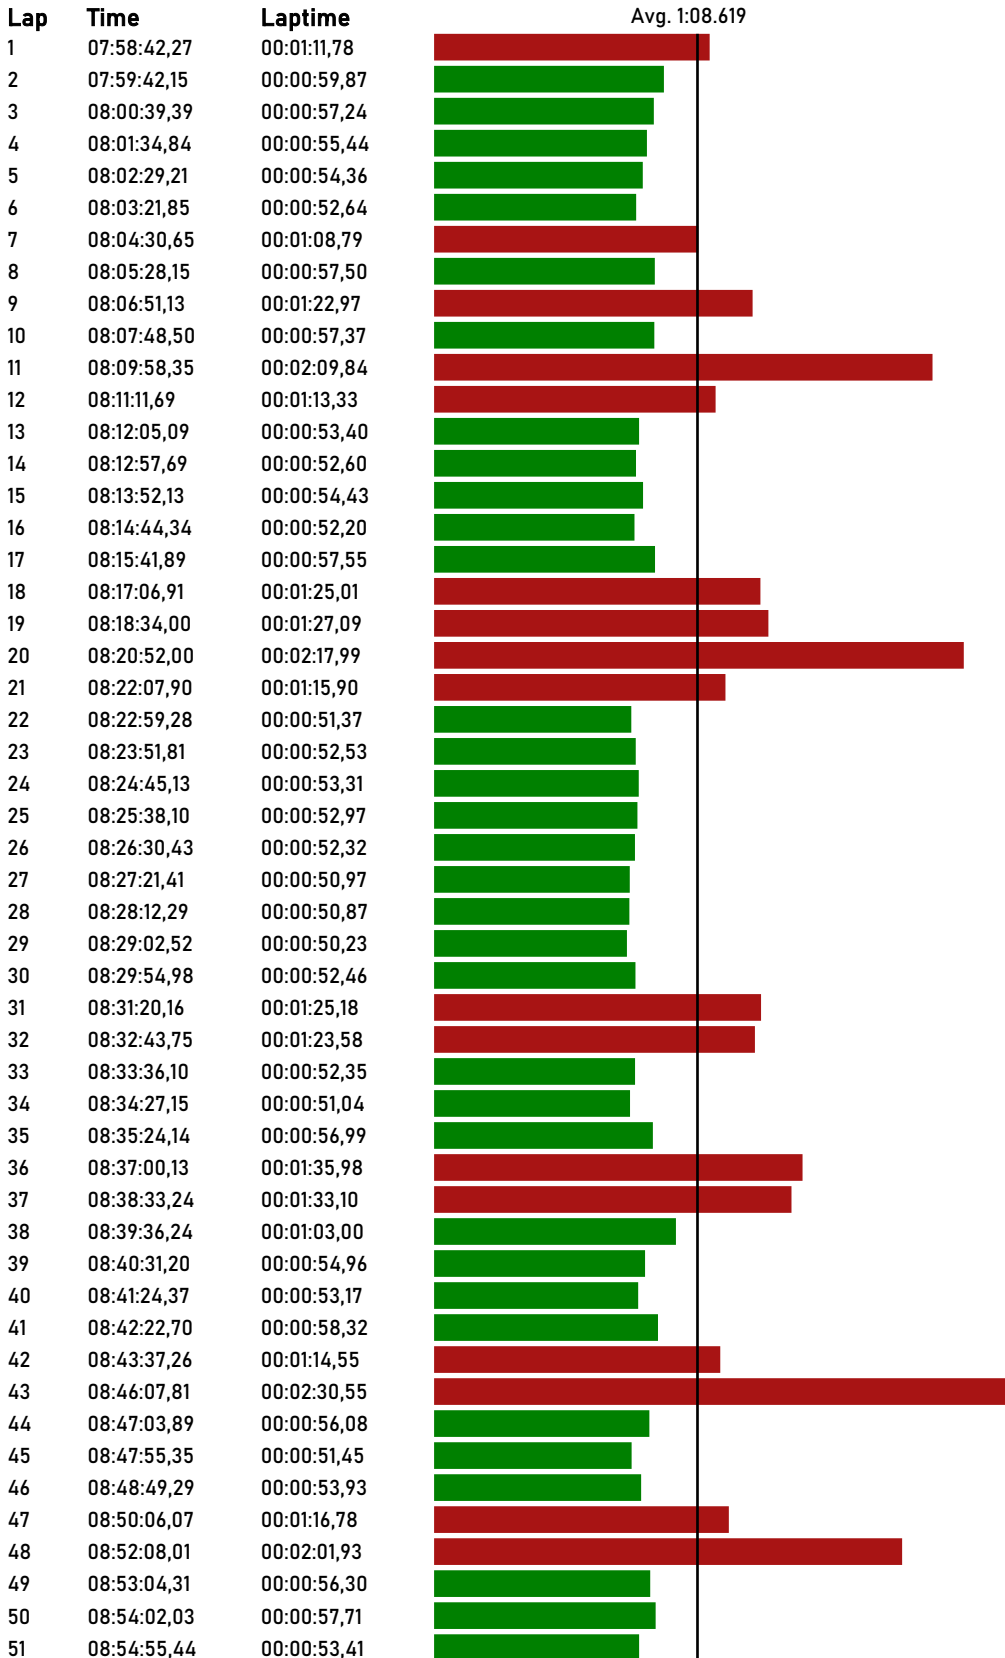

2 - The running Gag

Position: 27

Position Performance: 27

Car: Audi A3 8L

Laps in Detail:

Laps	Minimal	Maximal	Average Laptime (< 6 min)
322	47.096	52:25.687	1:08.619